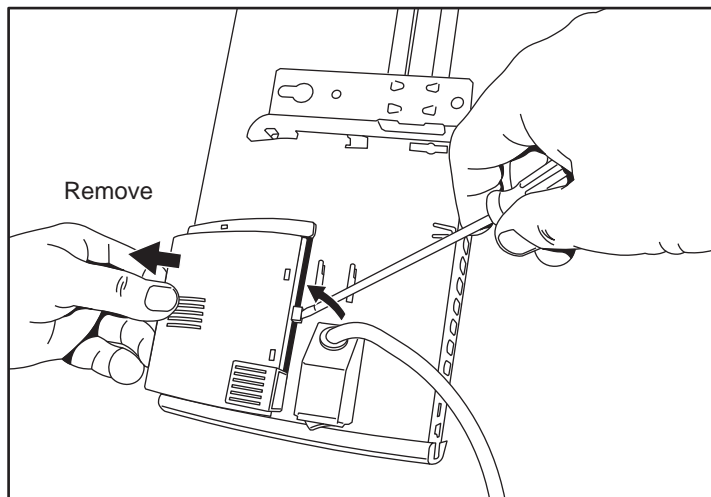

## ETP (IP20) - EVP (IP24C) electronic thermostat

bruksanvisning print # 62180

Produced by Adax as

**Adax orders office:**  
Tel: +47 33 77 17 55 / 33 77 17 57  
Fax: +47 33 77 17 78

**Service:**  
Tel: +47 33 77 17 92