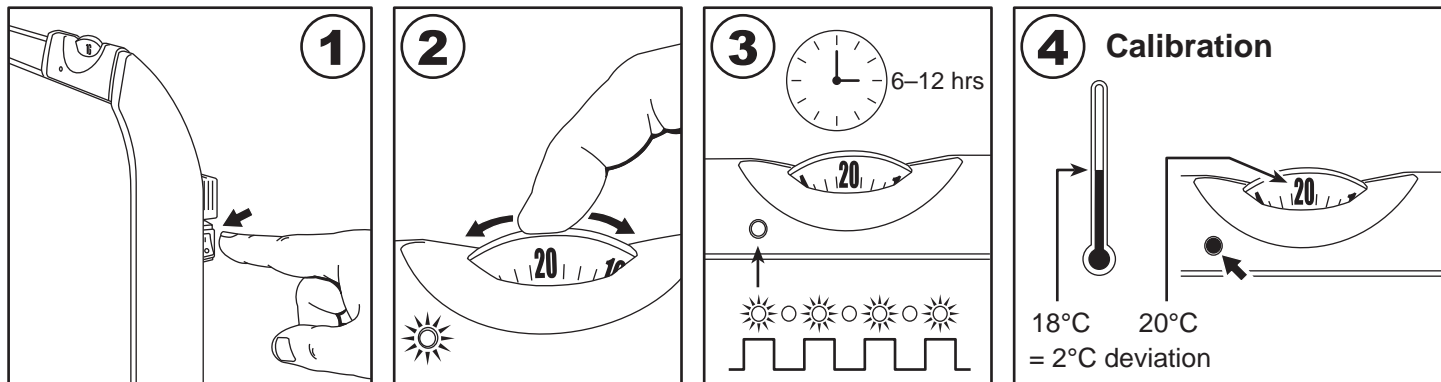

## ETP (IP20) - EVP (IP24C) electronic thermostat

bruksanvisning print # 62180

Produced by Adax as

**Adax orders office:**  
Tel: +47 33 77 17 55 / 33 77 17 57  
Fax: +47 33 77 17 78

**Service:**  
Tel: +47 33 77 17 92