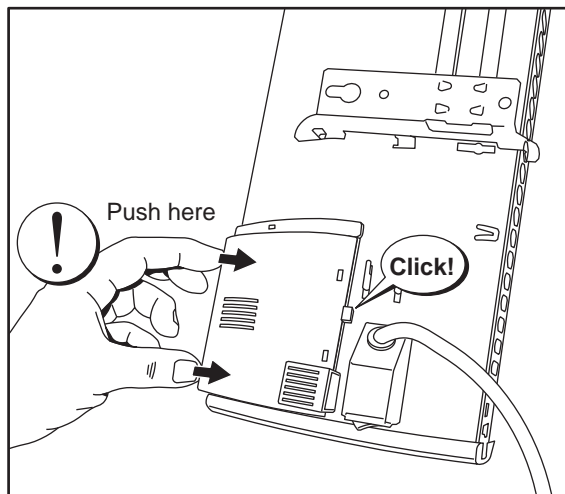

## ETP (IP20) - EVP (IP24C) electronic thermostat

bruksanvisning print # 62180

Produced by Adax as

**Adax orders office:**  
Tel: +47 33 77 17 55 / 33 77 17 57  
Fax: +47 33 77 17 78

**Service:**  
Tel: +47 33 77 17 92