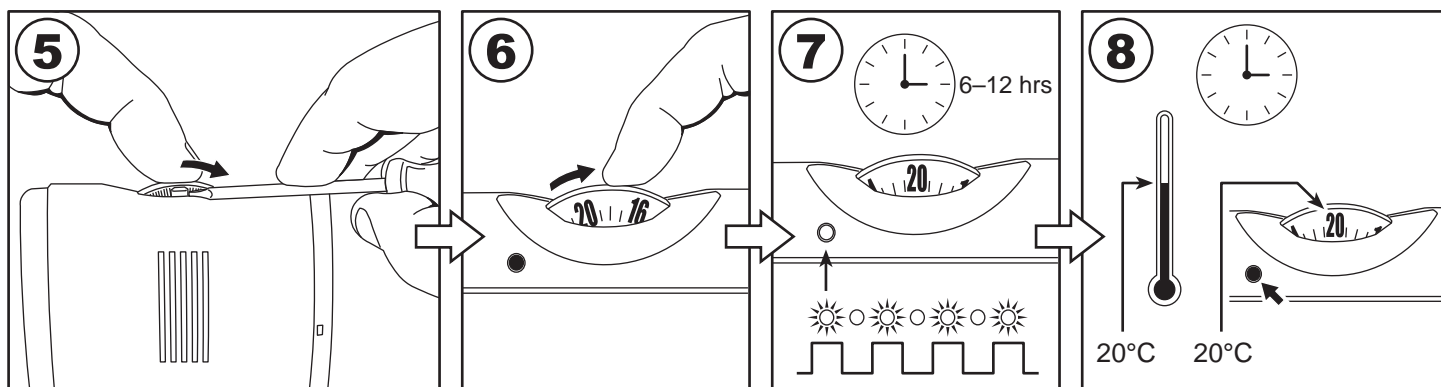

## ETP (IP20) - EVP (IP24C) electronic thermostat

bruksanvisning print # 62180

Produced by Adax as

**Adax orders office:**  
Tel: +47 33 77 17 55 / 33 77 17 57  
Fax: +47 33 77 17 78

**Service:**  
Tel: +47 33 77 17 92