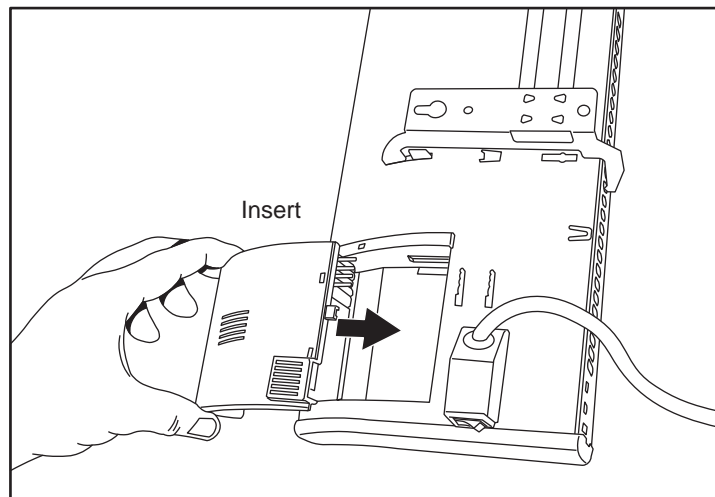

## ETP (IP20) - EVP (IP24C) electronic thermostat

bruksanvisning print # 62180

Produced by Adax as

**Adax orders office:**  
Tel: +47 33 77 17 55 / 33 77 17 57  
Fax: +47 33 77 17 78

**Service:**  
Tel: +47 33 77 17 92