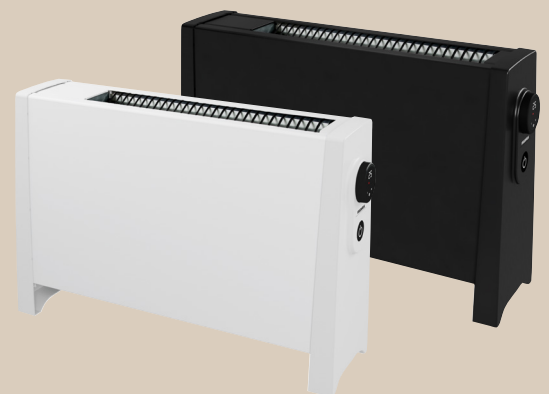

# VILJE Wi-Fi

Compact convector with timeless design

Vilje VG11 is a compact convector with a Norwegian timeless design. It is easy to move around to places you may need some extra heating. The heater has a digital display which makes it easy to adjust the temperature and power. Vilje is available in the colors white and matt black. You can choose between a digital thermostat (DT) or a thermostat with integrated WiFi/Bluetooth (WT) connectivity.

**NEW!**

- Digital display.
- Fan (Only for DT).
- Tip-over protection.
- Overheating protection.
- Heat shield floor protection (for hardwood/parquet flooring).
- Three step switch 800/1200/2000W (only for DT).
- WiFi/Bluetooth (WT) is compatible to Google Home, Amazon Alexa and more.
- Available in white and matt black.
- 5 year warranty.

**Vilje VG11 DT**

Product	Color	Watt	Dimensions (LxHxD)	Art.no.	EAN no.	El.nr.
VG11 20DTFW	White	2000	512x340x150mm	505038	7040665050388	65050388
VG11 20DTFB	Black	2000	512x340x150mm	505238	7040665052382	65050388

**Vilje VG11 WiFi**

Product	Color	Watt	Dimensions (LxHxD)	Art.no.	EAN no.	El.nr.
VG11 20WTW	White	2000	512x340x150mm	500048	7040665000482	65000482
VG11 20WTB	Black	2000	512x340x150mm	500248	7040665002486	65000482